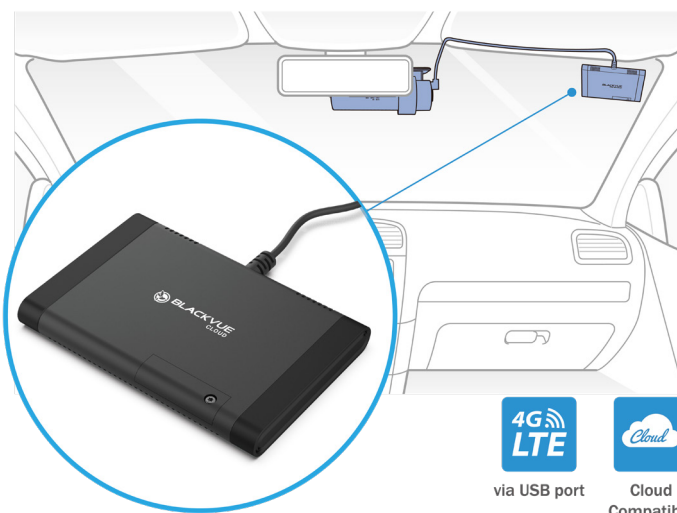

GALLERY

via USB port

Cloud Compatible

KEY FEATURES

- 4G LTE - Plug-in the CM100LTE external connectivity module with Vodafone V-Sim and you'll always be connected to your dash cam via the BlackVue app and 4G, and always able to receive notifications and remotely view video clips in the event of an incident. The CM100LTE transforms your BlackVue DR750X/DR900X into more than just a dash cam, it becomes an advanced video surveillance system for your car, thanks to BlackVue Cloud's unique connected features.
- BlackVue Cloud - BlackVue Cloud is a suite of innovative app-driven features that remotely connect you with your vehicle via a Wi-Fi internet connection or 4G hotspot. Be informed of incidents such as impacts via Push Notifications to your Apple or Android phone, check on your car with Remote Live View, play recorded video clips remotely and back-up important ones to the Cloud or your phone.
- Compatible with BlackVue DR750X and DR900X dash cams
- Vodafone V-Sim Data Plan - massive 40GB monthly data allowance for only £4.00 per month, or use your own choice of Network Provider, SIM card and data plan.

BOX CONTENTS

- CM100LTE module
- User guide
- SIM activation guide
- SIM card – requires data plan
- SIM eject tool
- Adhesive mounting pads
- Cable clips (x4)

SET-UP INFORMATION

EAN : 8809352138148
Unit Dimensions (WxHxD) :
90mm x 60mm x 10mm
Unit Weight : 35g
Packaging Dimensions (WxHxD) :
152mm x 112mm x 42mm
Packaging Weight : 95g