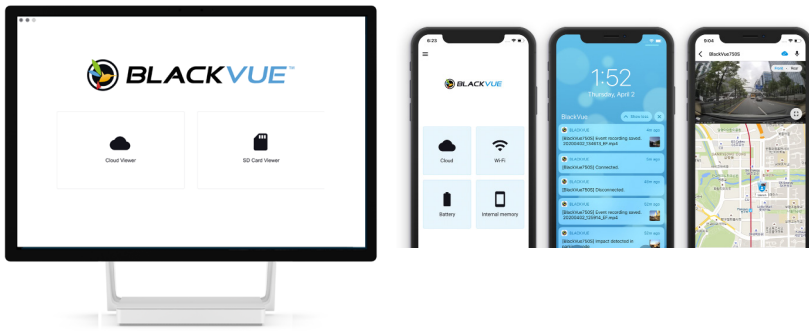

BLACKVUE APP & VIEWER

The BlackVue app for iOS and Android is free to download and use and allows you to conveniently control your dash cam from your smartphone.

Access your camera's configuration settings, video files and use camera Live View for easy set-up and positioning of the DR900X in your vehicle. The app also controls BlackVue Cloud and its unique set of connected features including Emergency Notifications, Live View, Video Back-Up and Real Time Tracking.

BlackVue Viewer for Windows and Apple Mac is free to download and allows you to easily configure your camera's settings and view video clips.

Access recordings on your camera's microSD card, simultaneously viewing front and rear camera footage, moving maps and GPS data including time, date and speed. All video clips are listed by date, time and recording mode (Normal, Parking, Event, etc.), making it simple to quickly identify and archive important footage.

BlackVue Viewer also provides access to your camera's settings, as well as the ability to update your dashcam's firmware when necessary.

Viewer also allows you to connect to your DR900X over the Cloud, accessing Live View, Real Time Tracking etc., anytime and anywhere.

KEY FEATURES

- 4K Ultra HD @ 30 Frames Per Second (FPS), 8 Mega Pixel SONY CMOS Sensor
- Rear FHD @ 30 Frames Per Second (FPS), 2.1 Mega Pixel SONY STARVIS CMOS Sensor
- Optional 4G CM100LTE module for always-on BlackVue Cloud connectivity
- Built-in GPS adds optional location and speed data overlay to recordings
- Wi-Fi for connection to smartphone or tablet via BlackVue app
- 162° ultra-wide viewing angle captures every detail of the story
- Intelligent Park Mode protects your vehicle while you are not around
- Loop Recording and Event File Overwrite Protection
- Impact Detection, Motion Detection and Time Lapse Recordings
- Enhanced Night Vision for optimal low-light video quality & clarity
- 32GB microSD memory card included as standard
- Discreet stealth design and quick release windscreen mount
- BlackVue App for iOS & Android - easily change settings and view recordings
- BlackVue Viewer for PC & Mac - change camera configuration and view footage