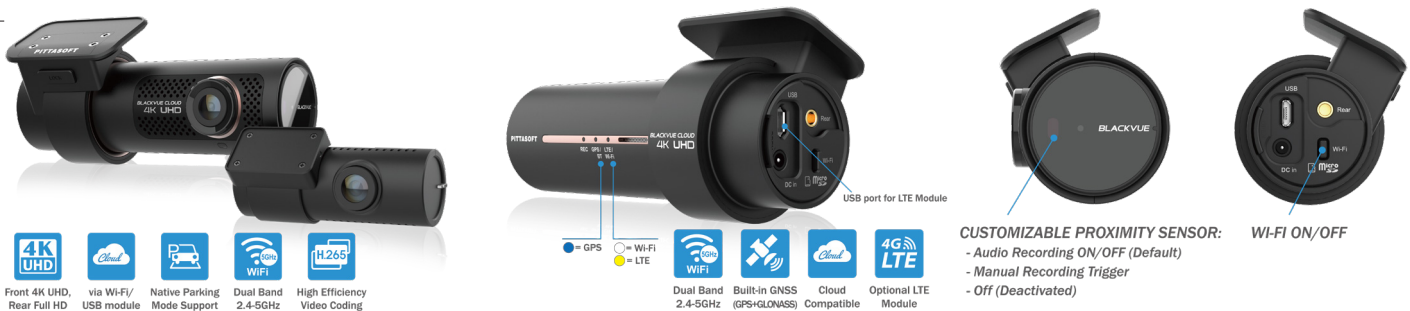

GALLERY

RELATED PRODUCTS

Connectivity module

- 4G LTE connectivity
- BlackVue Cloud
- £4 per month for 40GB Vodafone V-SIM included

1 hour charge / 24 hours+ power

- Extended Parking Mode for your BlackVue
- Fast-charging, expandable
- Bluetooth and free battery manager app
- 40-minute charging time when hardwired

BOX CONTENTS

- DR900X-2CH
- DR900X Rear Camera
- Vehicle Power Cable
- Hardwire Power Cable
- Rear Camera Connection Cable
- Double-Sided Tape for Mounting
- Cable Clips (8 included)
- microSD Card
- microSD Card Reader
- Pry Tool
- User Manual

SET-UP INFORMATION

EAN : 8809352138889 (32GB Version)
EAN : 8809352138896 (64GB Version)
EAN : 8809352138902 (128GB Version)
EAN : 8809352138919 (256GB Version)
Unit Dimensions (WxHxD) :
138mm x 53mm Diameter
Unit Weight (Front) : 210g
Packaging Dimensions (WxHxD) :
194mm x 95mm x 120mm
Packaging Weight : 702g